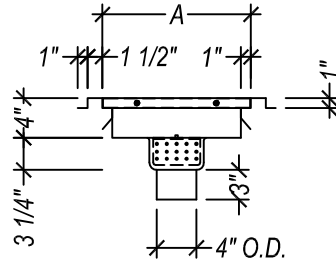

(Custom sizes are available.

Call us for details.)

SPECIFICATIONS

**STANDARD
FLOOR TROUGH WITH
FIBERGLASS GRATE**

PLAN VIEW

FRONT ELEVATION

SIDE ELEVATION

DIMENSIONS (in.)

12" WIDTH		A	WT. (lbs)	18" WIDTH		A	WT. (lbs)	24" WIDTH		A	WT. (lbs)	LENGTH
YELLOW GRATE	GRAY GRATE			YELLOW GRATE	GRAY GRATE			YELLOW GRATE	GRAY GRATE			
2FGFT-12	2FGGFT-12	9	21	2FGFT-18	2FGGFT-18	15	23	2FGFT-24	2FGGFT-24	21	30	24
3FGFT-12	3FGGFT-12		33	3FGFT-18	3FGGFT-18		49	3FGFT-24	3FGGFT-24		46	36
4FGFT-12	4FGGFT-12		45	4FGFT-18	4FGGFT-18		56	4FGFT-24	4FGGFT-24		63	48
5FGFT-12	5FGGFT-12		51	5FGFT-18	5FGGFT-18		67	5FGFT-24	5FGGFT-24		75	60
6FGFT-12	6FGGFT-12		68	6FGFT-18	6FGGFT-18		73	6FGFT-24	6FGGFT-24		89	72
7FGFT-12	7FGGFT-12		78	7FGFT-18	7FGGFT-18		82	7FGFT-24	7FGGFT-24		109	84
8FGFT-12	8FGGFT-12		89	8FGFT-18	8FGGFT-18		93	8FGFT-24	8FGGFT-24		124	96
9FGFT-12	9FGGFT-12		101	9FGFT-18	9FGGFT-18		106	9FGFT-24	9FGGFT-24		143	108
10FGFT-12	10FGGFT-12		113	10FGFT-18	10FGGFT-18		126	10FGFT-24	10FGGFT-24		159	120
11FGFT-12	11FGGFT-12		125	11FGFT-18	11FGGFT-18		132	11FGFT-24	11FGGFT-24		176	132
12FGFT-12	12FGGFT-12	139	12FGFT-18	12FGGFT-18	146	12FGFT-24	12FGGFT-24	198	144			