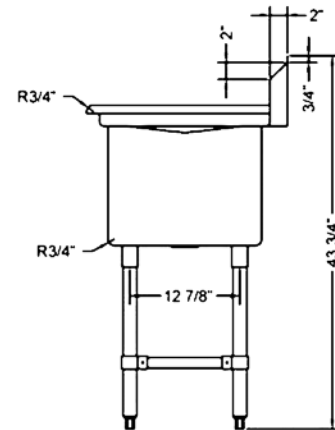

Legs are 19" high, crossbracing runs front-to-back and side-to-side.

14"-deep sink bowls with 3.5" basket drain.

Bowl straps between bowls, faucet holes on 8" centers.

MODEL	# OF DRAINBOARDS	OVERALL WIDTH	OVERALL LENGTH	BOWL SIZE
PL-3B15	0	23.5"	50"	15 X 15
PL-3B15-RD15	1 (right) 15"	23.5"	62.5"	15 X 15
PL-3B15-LD15	1 (left) 15"	23.5"	62.5"	15 X 15
PL-3B15-2D15	2 - 15"	23.5"	75"	15 X 15
PL-3B18	0	23.5"	59"	18 X 18
PL-3B18-RD18	1 (right) 18"	23.5"	74.5"	18 X 18
PL-3B18-LD18	1 (left) 18"	23.5"	74.5"	18 X 18
PL-3B18-2D18	2 - 18"	23.5"	90"	18 X 18
PL-3B18-RD24	1 (right) 24"	23.5"	80.5"	18 X 18
PL-3B18-LD24	1 (left) 24"	23.5"	80.5"	18 X 18
PL-3B18-2D24	2 - 24"	23.5"	102"	18 X 18
PL-3B1824-RD18	1 (right) 18"	29.5"	74.5"	18 X 24
PL-3B1824-LD18	1 (left) 18"	29.5"	74.5"	18 X 24
PL-3B1824-2D18	2 - 18"	29.5"	90"	18 X 24
PL-3B1824-RD24	1 (right) 24"	29.5"	80.5"	18 X 24
PL-3B1824-LD24	1 (left) 24"	29.5"	80.5"	18 X 24
PL-3B1824-2D24	2 - 24"	29.5"	102"	18 X 24
PL-3B24*	0	29.5"	77"	24 X 24
PL-3B24-RD24*	1 (right) 24"	29.5"	98.5"	24 X 24
PL-3B24-LD24*	1 (left) 24"	29.5"	98.5"	24 X 24
PL-3B24-2D24*	2 - 24"	29.5"	120"	24 X 24
PL-3B2028-2D24*	2 - 24"	xx"	108"	20 X 28
PL-3B2028-2D30*	2 - 30"	xx"	120"	20 X 28

(Note: #PL-3B18-2D18 shown)

FRONT VIEW

SIDE VIEW

MODEL	BOWL SIZE	APPROX. WT.	MODEL	BOWL SIZE	APPROX. WT.
PL-3B15	15 X 15	114	PL-3B1824-LD18	18 X 24	160
PL-3B15-RD15	15 X 15	123	PL-3B1824-2D18	18 X 24	163
PL-3B15-LD15	15 X 15	123	PL-3B1824-RD24	18 X 24	165
PL-3B15-2D15	15 X 15	152	PL-3B1824-LD24	18 X 24	165
PL-3B18	18 X 18	176	PL-3B1824-2D24	18 X 24	175
PL-3B18-RD18	18 X 18	133	PL-3B24*	24 X 24	135
PL-3B18-LD18	18 X 18	133	PL-3B24-RD24*	24 X 24	150
PL-3B18-2D18	18 X 18	152	PL-3B24-LD24*	24 X 24	150
PL-3B18-RD24	18 X 18	139	PL-3B24-2D24*	24 X 24	175
PL-3B18-LD24	18 X 18	139	PL-3B2028-2D24*	20 X 28	XX
PL-3B18-2D24	18 X 18	164	PL-3B2028-2D30*	20 X 28	XX
PL-3B1824-RD18	18 X 24	160			