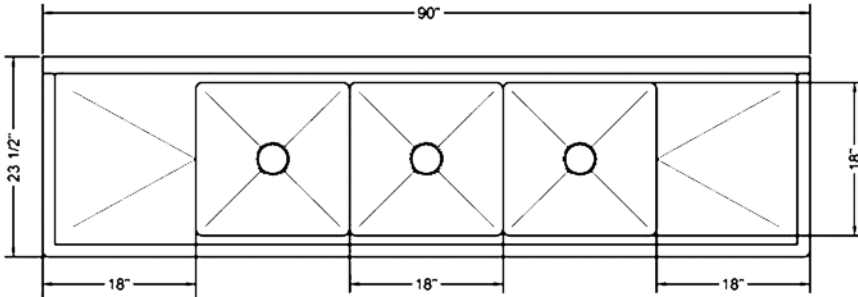

SELECT STAINLESS PRODUCTS

DATE: _____ MODEL NO: _____

PROJECT: _____

SPECIFICATIONS

TOP VIEW

PRODUCTION LINE STAINLESS STEEL THREE COMPARTMENT SINKS - 14" DEEP

(Note: #PL-3B18-2D18 shown)